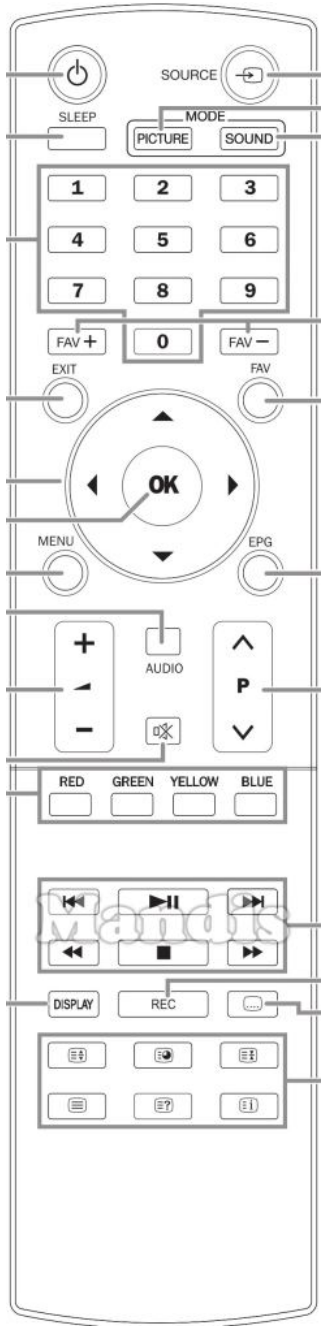

Originalfernbedienung Ersatzfernbedienung

| | | | |
|---|--------------|---|------------------|
|  | Power |  | Power |
|  | Source |  | AV / Input / RDS |
|  | Sleep |  | Sleep / Timer |
|  | Picture Mode |  | Picture / Format |
|  | Sound Mode |  | Sound / Title |
|  | 1 |  | 1 |
|  | 2 |  | 2 |
|  | 3 |  | 3 |
|  | 4 |  | 4 |
|  | 5 |  | 5 |
|  | 6 |  | 6 |
|  | 7 |  | 7 |
|  | 8 |  | 8 |
|  | 9 |  | 9 |
|  | FAV+ |  | Shift + Up |
|  | 0 |  | 0 |
|  | FAV- |  | Shift + Down |

Originalfernbedienung Ersatzfernbedienung

| | | | |
|---|-------|---|------------------------|
|  | Exit |  | Exit / Cancel / Clear |
|  | Up |  | Up |
|  | FAV |  | Fav / Marker / PC |
|  | Left |  | Left |
|  | OK |  | OK |
|  | Right |  | Right |
|  | Menu |  | Menu / Home |
|  | Down |  | Down |
|  | EPG |  | Guide / EPG / -/-- |
|  | Vol+ |  | Vol+ |
|  | Audio |  | Audio / Lang I/II |
|  | P+ |  | CH+ / Page+ |
|  | Vol- |  | Vol- |
|  | Mute |  | Mute / Dimmer |
|  | P- |  | CH- / Page- |
|  | Red |  | Red / Netflix / Search |
|  | Green |  | Green / APP / Repeat |

Originalfernbedienung Ersatzfernbedienung

| | | | |
|------------|---------|----------------|-----------------------------|
| YELLOW | Yellow | REPEAT A-B | Yellow / YouTube / Repeat |
| BLUE | Blue | RANDOM | Blue / Prime Video / Random |
| | I<< | | I<< / Preset- |
| | Pause | | Pause / Step / Freeze |
| | Play | | Play / Slow |
| | >>I | | >>I / Preset+ |
| | << | | << / Tune- |
| | Stop | | Stop / Hold |
| | >> | | >> / Tune+ |
| | Display | | Display / Media |
| | Rec | | Rec / Rec Mode |
| | [...] | | Subtitle / EQ |
| | [≡◆] | | Zoom / Size |
| | [≡○] | | Eject / Surround |
| | [≡+] | + | Shift + Stop / |
| | [≡] | | Text / Goto |
| | [≡?] | | Info / Angle |