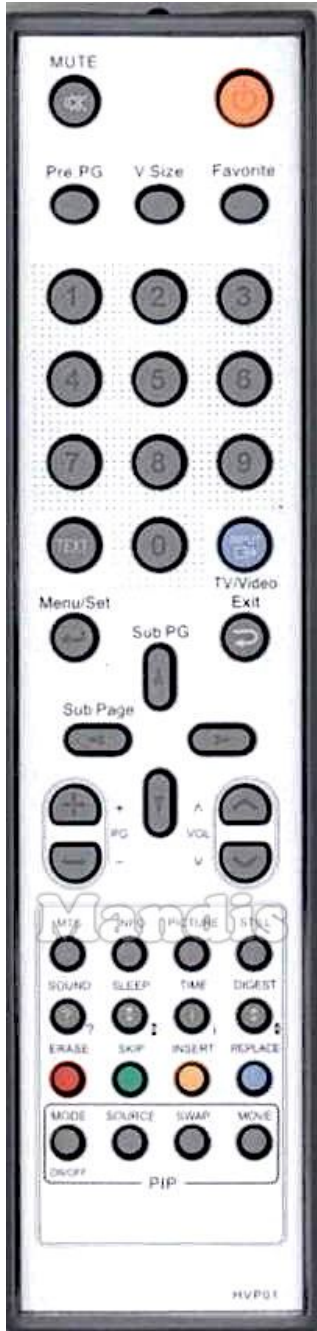

Originalfernbedienung Ersatzfernbedienung

| | | | |
|---|------------------|---|----------------|
|  | Power |  | Power |
|  | Mute |  | Mute |
|  | Pre Pg |  | Pre Ch |
|  | V.Size |  | Eject |
|  | Favourite |  | Shift + Pre Ch |
|  | 1 |  | 1 |
|  | 2 |  | 2 |
|  | 3 |  | 3 |
|  | 4 |  | 4 |
|  | 5 |  | 5 |
|  | 6 |  | 6 |
|  | 7 |  | 7 |
|  | 8 |  | 8 |
|  | 9 |  | 9 |
|  | 0 |  | 0 |
|  | Text |  | Text |
|  | Input / TV/Video |  | TV/R |

Originalfernbedienung Ersatzfernbedienung

| | | | |
|---|------------|---|--------|
|  | Menu / Set |  | Menu |
|  | Menu / Set |  | Ok |
|  | Exit |  | Exit |
|  | Up |  | Up |
|  | Left |  | Left |
|  | Right |  | Right |
|  | Down |  | Down |
|  | PG+ |  | Ch + |
|  | PG- |  | Ch - |
|  | Vol+ |  | Vol + |
|  | Vol- |  | Vol - |
|  | MTS |  | Media |
|  | PG Info |  | Info |
|  | Picture |  | Format |
|  | Still |  | Pause |
|  | Sound |  | Dual |
|  | Sleep |  | Sleep |

Originalfernbedienung Ersatzfernbedienung

| | | | |
|--|-----------------|--|----------------|
| | Time | | AV |
| | Bright | | Options |
| | Red / Erase | | Red |
| | Green / Skip | | Green |
| | Yellow / Insert | | Yellow |
| | Blue / Replace | | Blue |
| | PIP On/Off | | Shift + Red |
| | PIP Source | | Shift + Green |
| | PIP Swap | | Shift + Yellow |
| | PIP Move | | Shift + Blue |
| | | | |
| | | | |
| | | | |
| | | | |
| | | | |
| | | | |
| | | | |
| | | | |
| | | | |
| | | | |
| | | | |