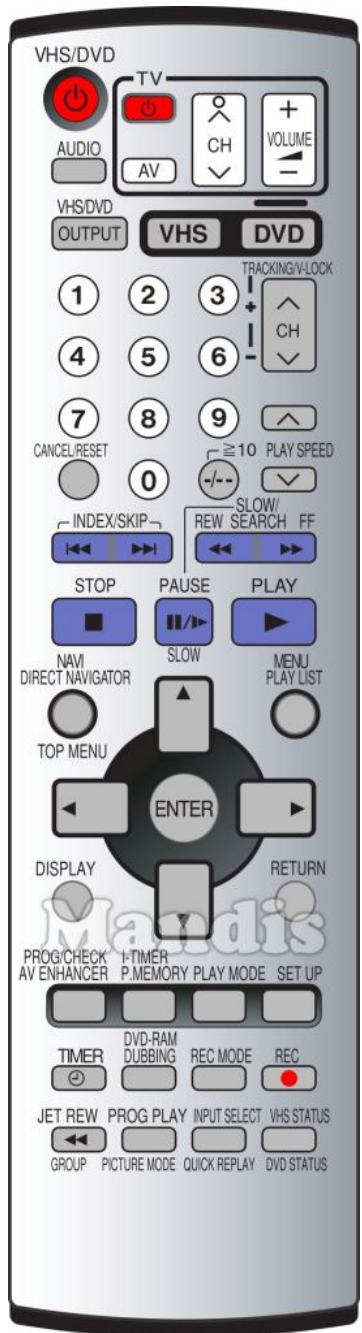

Originalfernbedienung

Ersatzfernbedienung

Power		Power
AV		AV / Input / RDS
Volume+		Vol+
Volume-		Vol-
CH+		CH+ / Page+
CH-		CH- / Page-

Originalfernbedienung

Ersatzfernbedienung