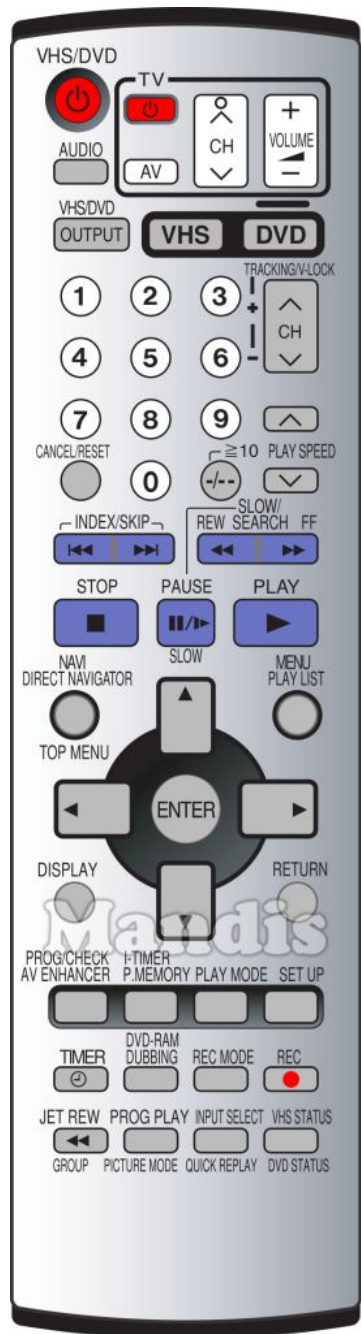

Originalfernbedienung Ersatzfernbedienung

| | | | |
|--|-----------------------------|--|---------------------------|
| | Picture Mode | | Picture / Format |
| | DVD Status | | Info / Angle |
| | Dubbing | | Yellow / YouTube / Repeat |
| | VHS/DVD | | Smart / List |
| | Quick Replay | | Red / Netflix / Search |
| | Group | | Zoom / Size |
| | P.Memory | | Fav / Marker / PC |
| | Return | | Back / Return |
| | AV Enhancer | | AV / Input / RDS |
| | Direct Navigator / Top Menu | | D.Menu / Top |
| | Play List / Menu | | Menu / Home |
| | Play Mode | | Shift + Play / |
| | REW / << Slow/Search | | << / Tune- |
| | FF / Slow/Search | | >> / Tune+ |
| | VHS/DVD Power | | Power |
| | Pause / Slow | | Pause / Step / Freeze |
| | CH- / Tracking/V-Lock- | | CH- / Page- |

Originalfernbedienung Ersatzfernbedienung

| | | | |
|--|------------------------|--|-----------------------|
| | CH+ / Tracking/V-Lock+ | | CH+ / Page+ |
| | Cancel / Reset | | Exit / Cancel / Clear |
| | -/-- / >=10 | | Guide / EPG / -/-- |
| | Play | | Play / Slow |
| | Up | | Up |
| | Left | | Left |
| | Enter | | OK |
| | Right | | Right |
| | Down | | Down |
| | Display | | Display / Media |
| | Setup | | Setup / OPT / |
| | Timer | | Sleep / Timer |
| | 0 | | 0 |
| | Audio | | Audio / Lang I/II |
| | 1 | | 1 |
| | 2 | | 2 |
| | 3 | | 3 |

Originalfernbedienung Ersatzfernbedienung

| | | | |
|------------|-----------|-------------|----------------|
| 4 | 4 | VIDEO 4 | 4 |
| 5 | 5 | TAPE 5 | 5 |
| 6 | 6 | TUNER 6 | 6 |
| 7 | 7 | AUX - HDD 7 | 7 |
| 8 | 8 | USB 8 | 8 |
| 9 | 9 | BLUETOOTH 9 | 9 |
| INDEX/SKIP | I << Skip | PRESET- | I << / Preset- |
| SKIP | Skip >> I | PRESET+ | >> I / Preset+ |
| STOP | Stop | HOLD | Stop / Hold |
| | | | |
| | | | |
| | | | |
| | | | |
| | | | |
| | | | |
| | | | |
| | | | |
| | | | |
| | | | |
| | | | |