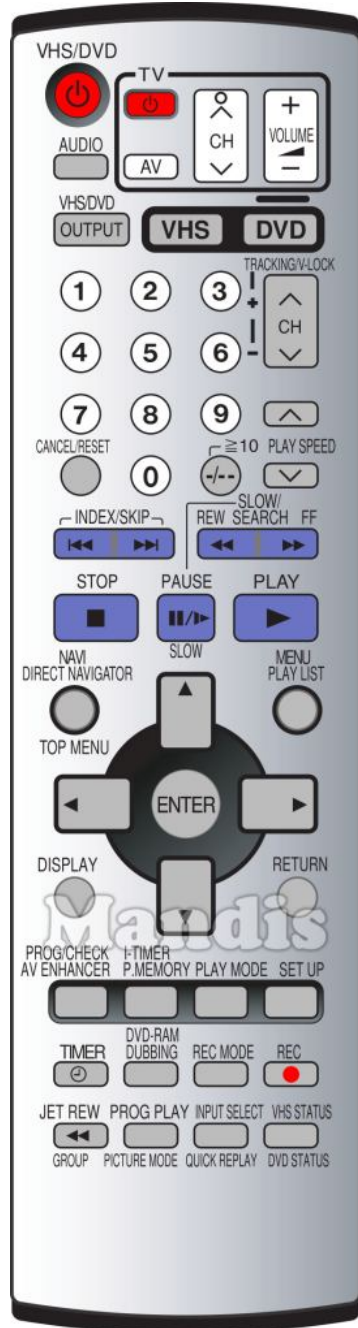

Originalfernbedienung Ersatzfernbedienung

4	4	VIDEO 4	4
5	5	TAPE 5	5
6	6	TUNER 6	6
7	7	AUX-HDD 7	7
8	8	USB 8	8
9	9	BLUETOOTH 9	9
Y INPUT SELECT QUICK REPLAY	Input Select	RDS AV INPUT	AV / Input / RDS
REW SEARCH	REW	TUNE- <<	<< / Tune-

Originalfernbedienung Ersatzfernbedienung