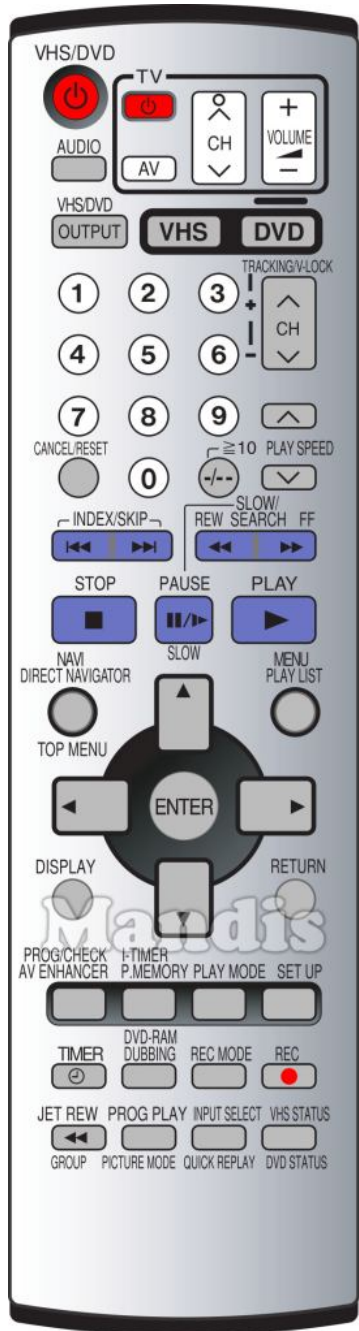

Originalfernbedienung   Ersatzfernbedienung

	Prog Play		Shift + Play /
	I-Timer		Shift + Sleep / Timer
	Cancel / Reset		Exit / Cancel / Clear
	VHS/DVD		Smart / List
	Display		Display / Media
	VCR Status		Info / Angle
	Dubbing		Yellow / YouTube / Repeat
	Jet Rew		Shift + << /
	Pause / Slow		Pause / Step / Freeze
	CH+ / Tracking/V-Lock+		CH+ / Page+
	CH- / Tracking/V-Lock-		CH- / Page-
	VHS/DVD Power		Power
	-/- / >=10		Guide / EPG / -/-
	Return		Back / Return
	Prog/Check		TV/Radio /
	I<< Index		I<< / Preset-
	Index >>I		>>I / Preset+

Originalfernbedienung   Ersatzfernbedienung

	FF		>> / Tune+
	Play		Play / Slow
	Menu		Menu / Home
	Up		Up
	Left		Left
	Enter		OK
	Right		Right
	Down		Down
	Stop		Stop / Hold
	Rec Mode		Shift + Rec / Rec Mode
	Timer		Sleep / Timer
	Rec		Rec / Rec Mode
	0		0
	Audio		Audio / Lang I/II
	1		1
	2		2
	3		3