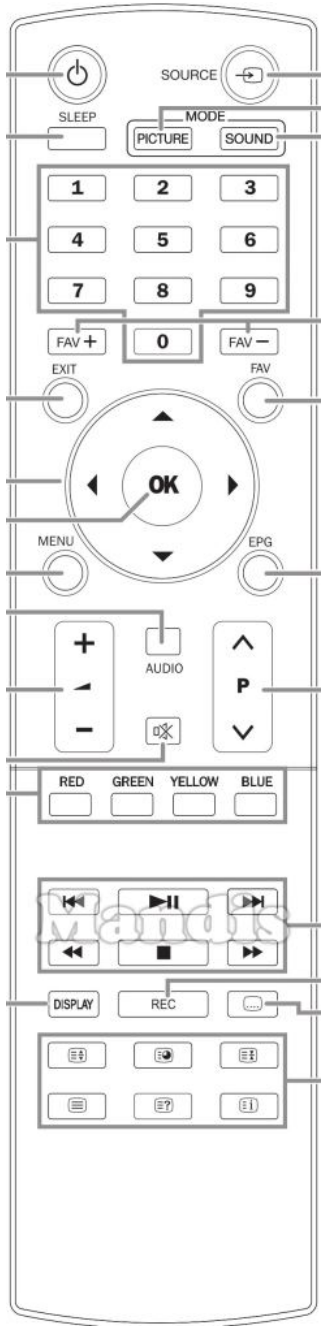

Original	Replacement	Original	Replacement
	Power		Power
	Source		AV / Input / RDS
	Sleep		Sleep / Timer
	Picture Mode		Picture / Format
	Sound Mode		Sound / Title
	1		1
	2		2
	3		3
	4		4
	5		5
	6		6
	7		7
	8		8
	9		9
	FAV+		Shift + Up
	0		0
	FAV-		Shift + Down
	Exit		Exit / Cancel / Clear
	Up		Up
	FAV		Fav / Marker / PC
	Left		Left
	OK		OK
	Right		Right
	Menu		Menu / Home
	Down		Down
	EPG		Guide / EPG / -/--
	Vol+		Vol+
	Audio		Audio / Lang I/II
	P+		CH+ / Page+
	Vol-		Vol-
	Mute		Mute / Dimmer
	P-		CH- / Page-
	Red		Red / Netflix / Search
	Green		Green / APP / Repeat

Original		Replacement		Original		Replacement	
	Yellow		Yellow / YouTube / Repeat		[≡i]		Smart / List
	Blue		Blue / Prime Video / Random				
	I<<		I<< / Preset-				
	Pause		Pause / Step / Freeze				
	Play		Play / Slow				
	>>I		>>I / Preset+				
	<<		<< / Tune-				
	Stop		Stop / Hold				
	>>		>> / Tune+				
	Display		Display / Media				
	Rec		Rec / Rec Mode				
	[...]		Subtitle / EQ				
	[≡◆]		Zoom / Size				
	[≡o]		Eject / Surround				
	[≡+]		Shift + Stop /				
	[≡]		Text / Goto				
	[≡?]		Info / Angle				