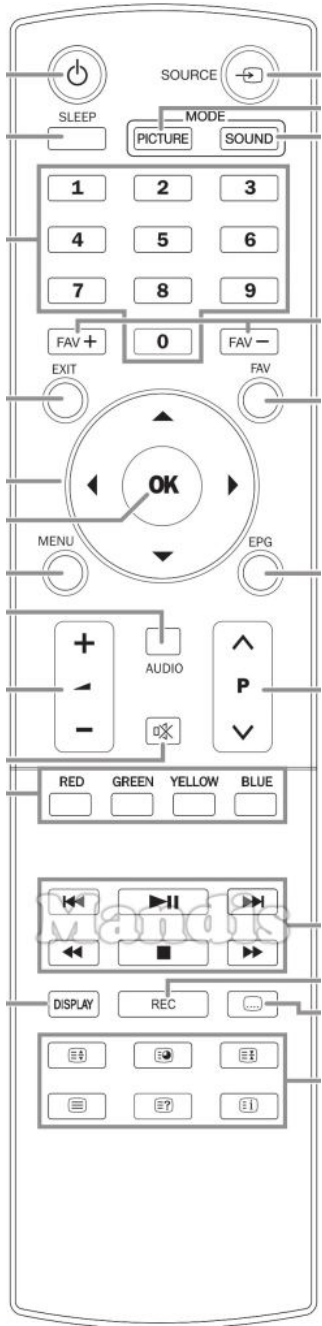

Original		Replacement		Original		Replacement	
	Power		Power		Exit		Exit / Cancel / Clear
	Source		AV / Input / RDS		Up		Up
	Sleep		Sleep / Timer		FAV		Fav / Marker / PC
	Picture Mode		Picture / Format		Left		Left
	Sound Mode		Sound / Title		OK		OK
	1		1		Right		Right
	2		2		Menu		Menu / Home
	3		3		Down		Down
	4		4		EPG		Guide / EPG / -/--
	5		5		Vol+		Vol+
	6		6		Audio		Audio / Lang I/II
	7		7		P+		CH+ / Page+
	8		8		Vol-		Vol-
	9		9		Mute		Mute / Dimmer
	FAV+		Shift + Up		P-		CH- / Page-
	0		0		Red		Red / Netflix / Search
	FAV-		Shift + Down		Green		Green / APP / Repeat

Original	Replacement
Yellow	Yellow / YouTube / Repeat
Blue	Blue / Prime Video / Random
I<<	I<< / Preset-
Pause	Pause / Step / Freeze
Play	Play / Slow
>>I	>>I / Preset+
<<	<< / Tune-
Stop	Stop / Hold
>>	>> / Tune+
Display	Display / Media
Rec	Rec / Rec Mode
[...]	Subtitle / EQ
[≡◆]	Zoom / Size
[≡○]	Eject / Surround
[≡+]	Shift + Stop /
[≡]	Text / Goto
[≡?]	Info / Angle

Original	Replacement
[≡i]	Smart / List