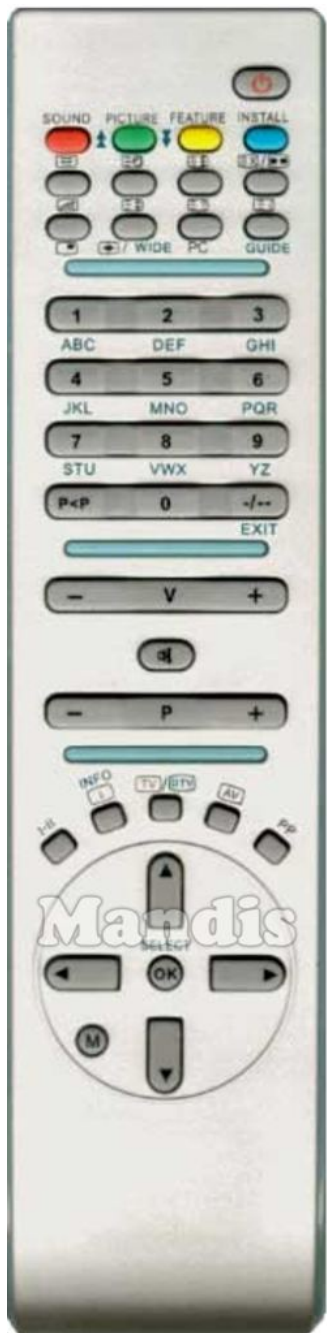

Original	Replacement	Original	Replacement
 Power	 Power	 5	 5
 Red/Sound ↑	 Red	 6	 6
 Green/Picture/↓	 Green	 7	 7
 Yellow/Feature	 Yellow	 8	 8
 Blue/Install	 Blue	 9	 9
 [=]	 REPEAT TEXT	 0	 0
 [=0]	 SETTINGS OPT	 P<P	 FAV PRE-CH
 [=+]	 AD SUBT	 -/--	 SHIFT + GUIDE
 [=x]/[· ·]	 PICTURE FORMAT	 Vol+	 + VOL
 [/ =] / [*]	 RETURN BACK	 Vol-	 VOL -
 [+](=[♦])/Wide	 ECO 3D	 Mute	 MUTE
 [=?]/PC	 HOME SMART	 P+	 + CH
 [=i]/Guide	 -/-- GUIDE	 P-	 CH -
 1	 1	 I-II	 SOUND DUAL
 2	 2	 [i]/Info	 DISPLAY INFO
 3	 3	 TV/DTV	 SEARCH TV/R
 4	 4	 AV	 TIMER AV

Original		Replacement		Original		Replacement	
	PP		Media				
	Up		Up				
	Down		Down				
	Right		Right				
	Left		Left				
	OK/Select		Ok				
	M		Menu				