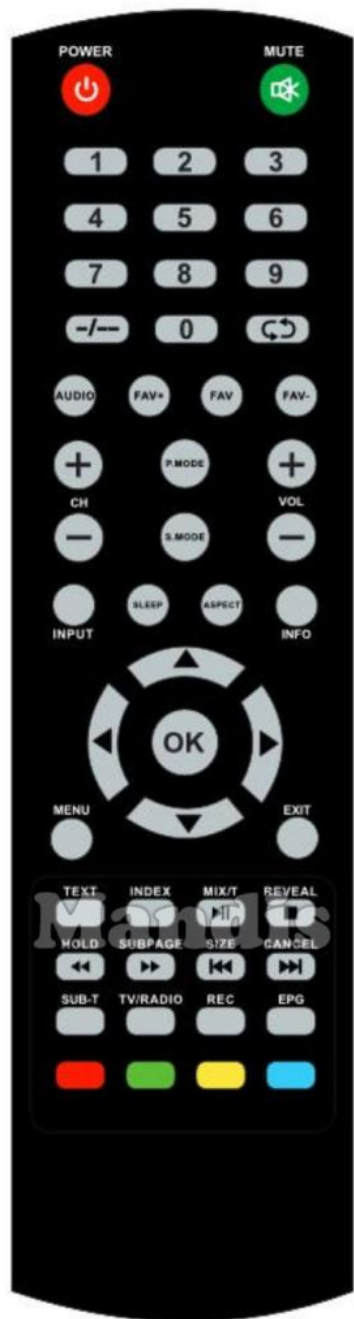

Original	Replacement	Original	Replacement
 Power	 Power	 FAV-	 Shift + Ch -
 Mute	 Mute	 P.Mode	 Media
 1	 1	 S.Mode	 Options
 2	 2	 CH+	 Ch +
 3	 3	 CH-	 Ch -
 4	 4	 Vol+	 Vol +
 5	 5	 Vol-	 Vol -
 6	 6	 Input	 AV
 7	 7	 Sleep	 Sleep
 8	 8	 Aspect	 3D
 9	 9	 Info	 Info
 0	 0	 Menu	 Menu
 -/--	 Shift + Guide	 Exit	 Exit
 Recall	 Back	 Up	 Up
 Audio	 Dual	 Down	 Down
 FAV	 Pre Ch	 Right	 Right
 FAV+	 Shift + Ch +	 Left	 Left

Original	Replacement
OK	Ok
Text	Text
Index	Smart
Play/Mix/T	Play
Pause	Pause
Stop/Reveal	Stop
<</Hold	<<
>>/Subpage	>>
I<<	I<<
>>I/Cancel	>>I
Rec	Rec
Size	Format
EPG	Guide
Tv/Radio	TV/R
Sub-T	Subt
Red	Red
Green	Green

Original	Replacement
Yellow	Yellow
Blue	Blue