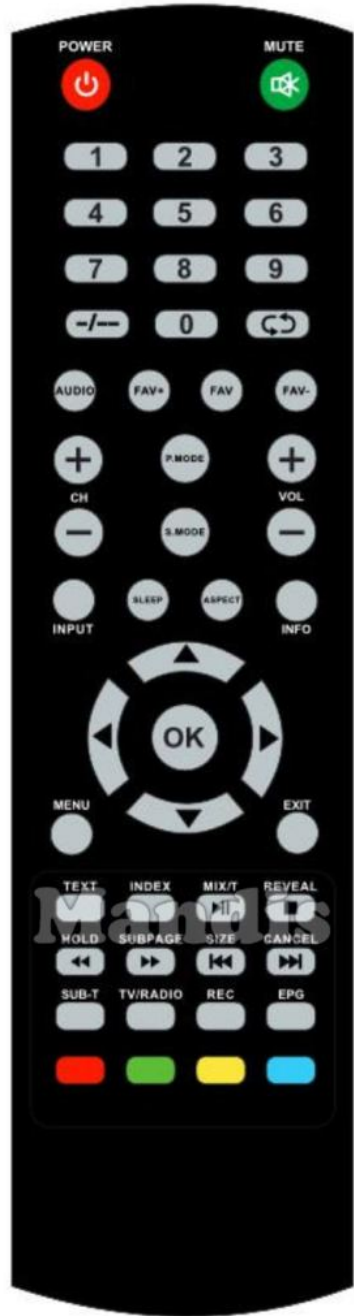

Original	Replacement	Original	Replacement
 Power	 Power	 FAV-	 Shift + Ch -
 Mute	 Mute	 P.Mode	 Media
 1	 1	 S.Mode	 Options
 2	 2	 CH+	 Ch +
 3	 3	 CH-	 Ch -
 4	 4	 Vol+	 Vol +
 5	 5	 Vol-	 Vol -
 6	 6	 Input	 AV
 7	 7	 Sleep	 Sleep
 8	 8	 Aspect	 3D
 9	 9	 Info	 Info
 0	 0	 Menu	 Menu
 -/--	 Shift + Guide	 Exit	 Exit
 Recall	 Back	 Up	 Up
 Audio	 Dual	 Down	 Down
 FAV	 Pre Ch	 Right	 Right
 FAV+	 Shift + Ch +	 Left	 Left

Original	Replacement	Original	Replacement
 OK	 Ok	 Yellow	 Yellow
 Text	 Text	 Blue	 Blue
 Index	 Smart		
 Play/Mix/T	 Play		
 Pause	 Pause		
 Stop/Reveal	 Stop		
 <</Hold	 <<		
 >>/Subpage	 >>		
 I<<	 I<<		
 >>I/Cancel	 >>I		
 Rec	 Rec		
 Size	 Format		
 EPG	 Guide		
 Tv/Radio	 TV/R		
 Sub-T	 Subt		
 Red	 Red		
 Green	 Green		

Original	Replacement
 Yellow	 Yellow
 Blue	 Blue