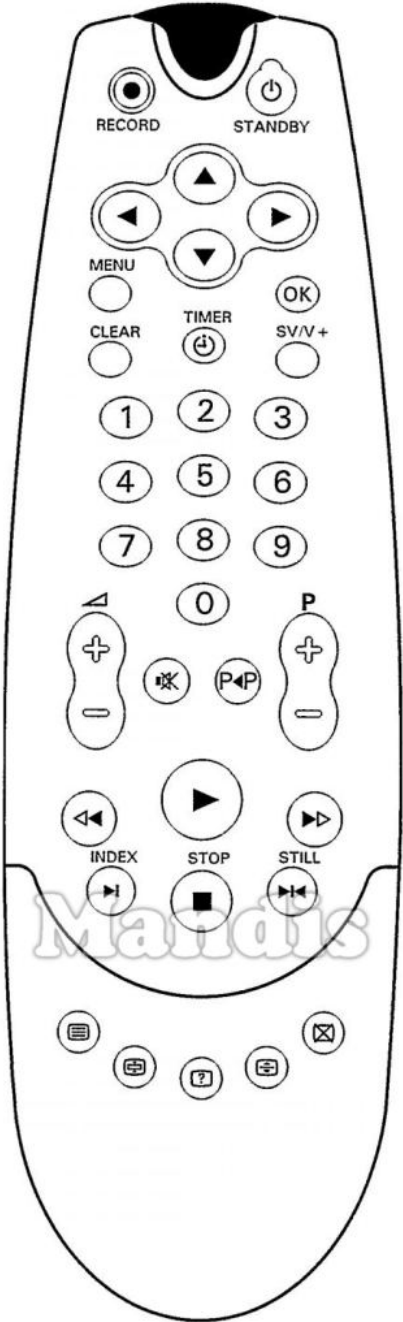

Original		Replacement		Original		Replacement	
	Standby		Power		6		6
	Record		Rec		7		7
	Up		Up		8		8
	Left		Left		9		9
	Right		Right		0		0
	Down		Down		Vol+		Vol +
	→>		Smart		Vol-		Vol -
	OK		Ok		Mute		Mute
	Menu		Menu		P<P		Pre Ch
	Clear		Exit		P+		Ch +
	Timer		AV		P-		Ch -
	SV/V+		Media		Play		Play
	1		1		<<		<<
	2		2		>>		>>
	3		3		> / Index		>>
	4		4		Stop		Stop
	5		5		> < Still		Pause

	Original	Replacement	Original	Replacement
	Teletext	 Text		
	Hold	 Red		
	Reveal	 Green		
	Size	 Yellow		
	Cancel	 Blue		