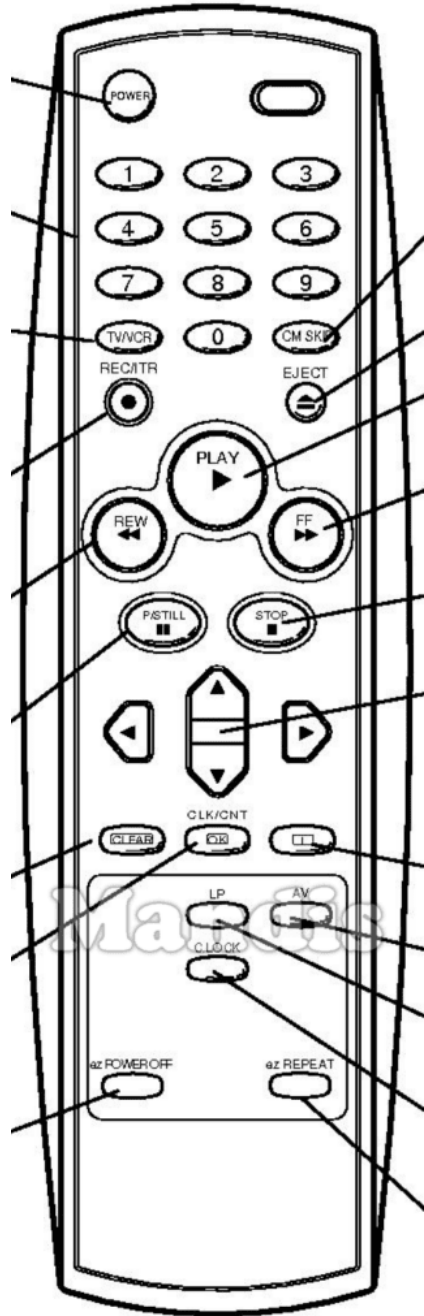

Original	Replacement
 Power	 Power
 1	 1
 2	 2
 3	 3
 4	 4
 5	 5
 6	 6
 7	 7
 8	 8
 9	 9
 TV/VCR	 Smart / List
 0	 0
 CM-Skip	 Display / Media
 REC / ITR	 Rec / Rec Mode
 Eject	 Eject / Surround
 Play	 Play / Slow
 << REW	 << / Tune-

Original	Replacement
 << REW	 I<< / Preset-
 >> F FWD	 >> / Tune+
 >> F FWD	 >>I / Preset+
 Pause/Still	 Pause / Step / Freeze
 Stop	 Stop / Hold
 Left	 Left
 Up	 Up
 Right	 Right
 Down	 Down
 Clear	 Exit / Cancel / Clear
 OK / CLK / CNT	 OK
 i	 Info / Angle
 LP	 Text / Goto
 AV	 AV / Input / RDS
 C.Lock	 TV/Radio /

Original	Replacement	Replacement
On/Off		Power
Audio Out		Mute / Dimmer
Play		Play / Slow
Pause		Pause / Step / Freeze
Stop		Stop / Hold
Record		Rec / Rec Mode
Rewind		<< / Tune-
F.Forward		>> / Tune+
Prev.		I<< / Preset-
Next		>>I / Preset+
F.Adv		Sound / Title
Audio		Audio / Lang /III
Case Tape		Eject / Surround
Mon/TV		Picture / Format
Sp/Lp/Speed		Zoom / Size
Timer/Sleep		Sleep / Timer
Progr/C/CH		TV/Radio /

Original	Replacement	Replacement
Auto/Track		D.Menu / Top
T.Set/Clock		Setup / OPT /
Video/Go-To		Text / Goto
Input Source		AV / Input / RDS
Menu		Menu / Home
Menu Up		Up
Menu Left		Left
OK Enter		OK
Menu Right		Right
Exit		Exit / Cancel / Clear
Menu Down		Down
Slow/Dpss+		Vol+
VCR/TV		Smart / List
Tracking+		CH+ / Page+
Slow/Dpss-		Vol-
Display		Display / Media
Tracking-		CH- / Page-