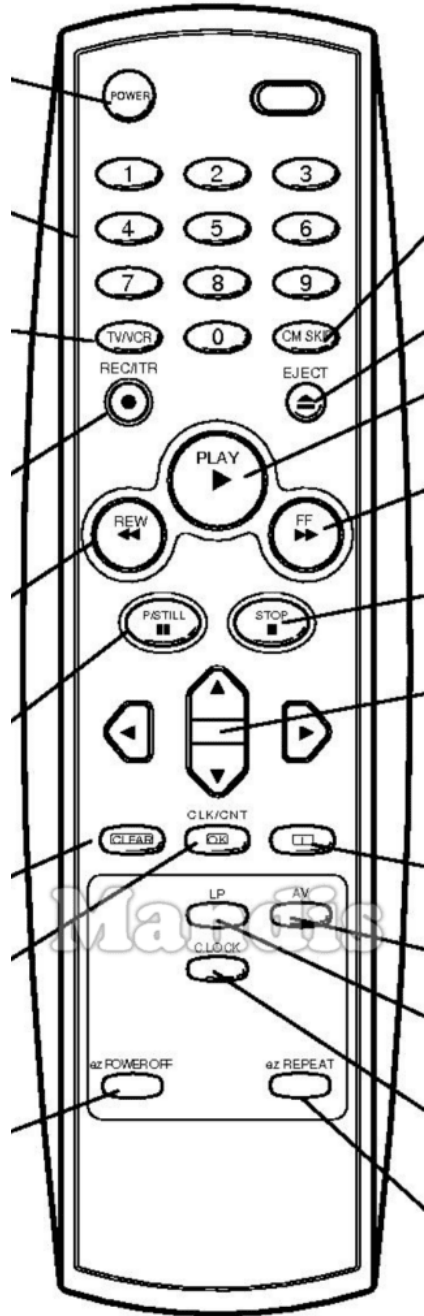

Original	Replacement	Replacement
On/Off		Power
Audio Out		Mute / Dimmer
Play		Play / Slow
Pause		Pause / Step / Freeze
Stop		Stop / Hold
Record		Rec / Rec Mode
Rewind		<< / Tune-
F.Forward		>> / Tune+
Prev.		I<< / Preset-
Next		>>I / Preset+
F.Adv		Sound / Title
Audio		Audio / Lang /III
Case Tape		Eject / Surround
Mon/TV		Picture / Format
Sp/Lp/Speed		Zoom / Size
Timer/Sleep		Sleep / Timer
Progr/C/CH		TV/Radio /

Original	Replacement	Replacement
Auto/Track		D.Menu / Top
T.Set/Clock		Setup / OPT /
Video/Go-To		Text / Goto
Input Source		AV / Input / RDS
Menu		Menu / Home
Menu Up		Up
Menu Left		Left
OK Enter		OK
Menu Right		Right
Exit		Exit / Cancel / Clear
Menu Down		Down
Slow/Dpss+		Vol+
VCR/TV		Smart / List
Tracking+		CH+ / Page+
Slow/Dpss-		Vol-
Display		Display / Media
Tracking-		CH- / Page-

Original	Replacement	Replacement
On/Off		Power
Audio Out		Mute / Dimmer
Play		Play / Slow
Pause		Pause / Step / Freeze
Stop		Stop / Hold
Record		Rec / Rec Mode
Rewind		<< / Tune-
F.Forward		>> / Tune+
Prev.		I<< / Preset-
Next		>>I / Preset+
Audio Dub		Sound / Title
Audio		Audio / Lang I/II
Rec/Mode		Subtitle / EQ
Eject/Reverse		Eject / Surround
Mon/TV		Picture / Format
Sp/Lp/Speed		Zoom / Size
Timer/Record		Sleep / Timer

Original	Replacement	Replacement
Progr/C/CH		TV/Radio /
Auto/Track		D.Menu / Top
T.Set/Clock		Setup / OPT /
Video/Go-To		Text / Goto
Input Source		AV / Input / RDS
Menu		Menu / Home
Menu Up		Up
Show View		Info / Angle
Menu Left		Left
OK Enter		OK
Menu Right		Right
Exit		Exit / Cancel / Clear
Menu Down		Down
F.Adv		Back / Return
Slow/Dpss+		Vol+
VCR/TV		Smart / List
Chan+		CH+ / Page+