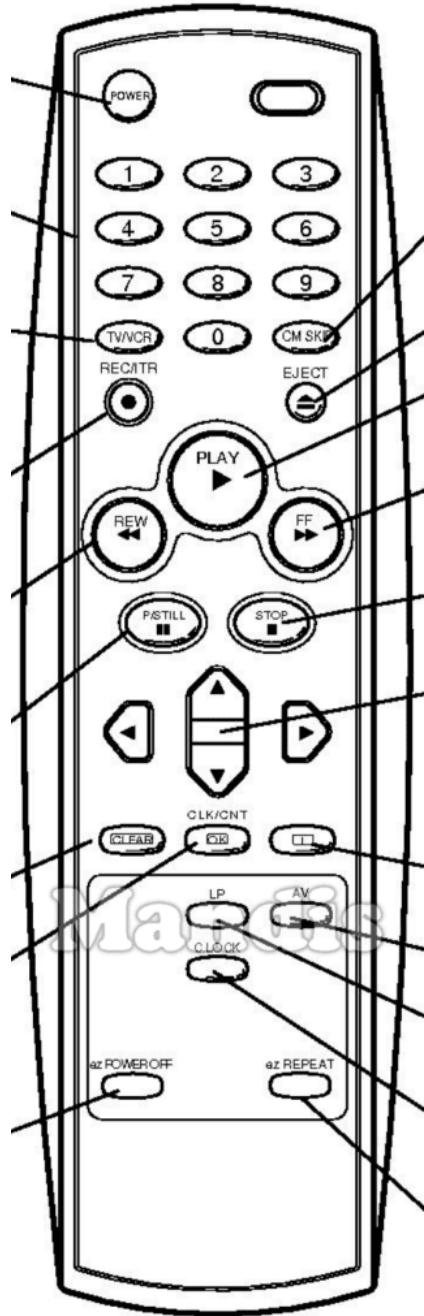

Original	Replacement	Original	Replacement
On/Off	 Power	Auto/Track	 D.Menu / Top
Audio Out	 Mute / Dimmer	T.Set/Clock	 Setup / OPT /
Play	 Play / Slow	Video/Go-To	 Text / Goto
Pause	 Pause / Step / Freeze	Input Source	 AV / Input / RDS
Stop	 Stop / Hold	Menu	 Menu / Home
Record	 Rec / Rec Mode	Menu Up	 Up
Rewind	 << / Tune-	Menu Left	 Left
F.Forward	 >> / Tune+	OK Enter	 OK
Prev.	 I<< / Preset-	Menu Right	 Right
Next	 >>I / Preset+	Exit	 Exit / Cancel / Clear
F.Adv	 Sound / Title	Menu Down	 Down
Audio	 Audio / Lang I/II	Slow/Dpss+	 Vol+
Case Tape	 Eject / Surround	VCR/TV	 Smart / List
Mon/TV	 Picture / Format	Tracking+	 CH+ / Page+
Sp/Lp/Speed	 Zoom / Size	Slow/Dpss-	 Vol-
Timer/Sleep	 Sleep / Timer	Display	 Display / Media
Progr/C/CH	 TV/Radio /	Tracking-	 CH- / Page-

Original	Replacement

Original	Replacement	Replacement
On/Off		Power
Audio Out		Mute / Dimmer
Play		Play / Slow
Pause		Pause / Step / Freeze
Stop		Stop / Hold
Record		Rec / Rec Mode
Rewind		<< / Tune-
F.Forward		>> / Tune+
Prev.		I<< / Preset-
Next		>>I / Preset+
Audio Dub		Sound / Title
Audio		Audio / Lang I/II
Rec/Mode		Subtitle / EQ
Eject/Reverse		Eject / Surround
Mon/TV		Picture / Format
Sp/Lp/Speed		Zoom / Size
Timer/Record		Sleep / Timer

Original	Replacement	Replacement
Progr/C/CH		TV/Radio /
Auto/Track		D.Menu / Top
T.Set/Clock		Setup / OPT /
Video/Go-To		Text / Goto
Input Source		AV / Input / RDS
Menu		Menu / Home
Menu Up		Up
Show View		Info / Angle
Menu Left		Left
OK Enter		OK
Menu Right		Right
Exit		Exit / Cancel / Clear
Menu Down		Down
F.Adv		Back / Return
Slow/Dpss+		Vol+
VCR/TV		Smart / List
Chan+		CH+ / Page+