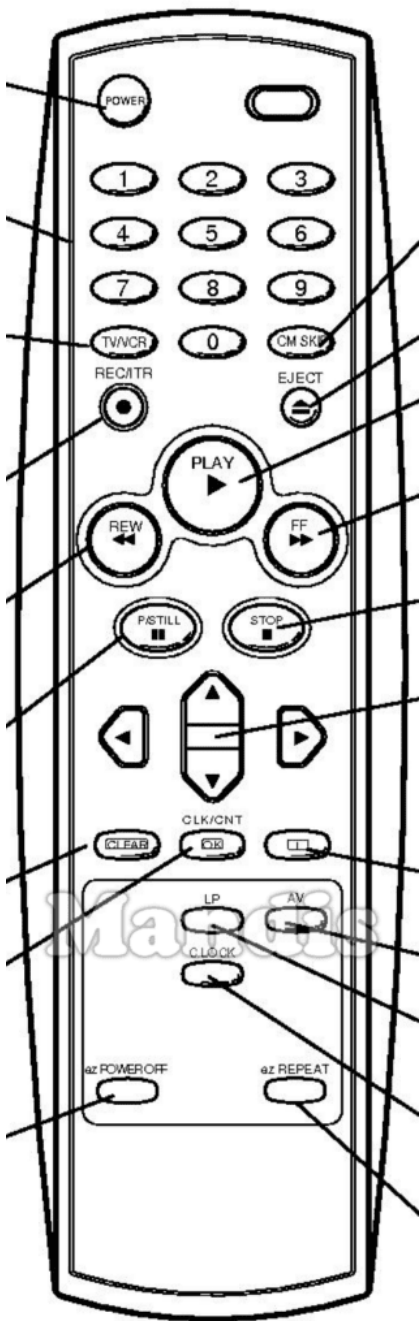

Original	Replacement	
1		1
2		2
3		3
4		4
5		5
6		6
7		7
8		8
9		9
-/--		Guide / EPG / -/--
0		0
Ch.Memo		Fav / Marker / PC
Repeat		Green / APP / Repeat
Slow Down		Shift + Play /
Clear 00:00		Shift + Exit / Cancel / Clear
Index Pict+		Shift + CH+ /
Index Pict-		Shift + CH- /

Original	Replacement