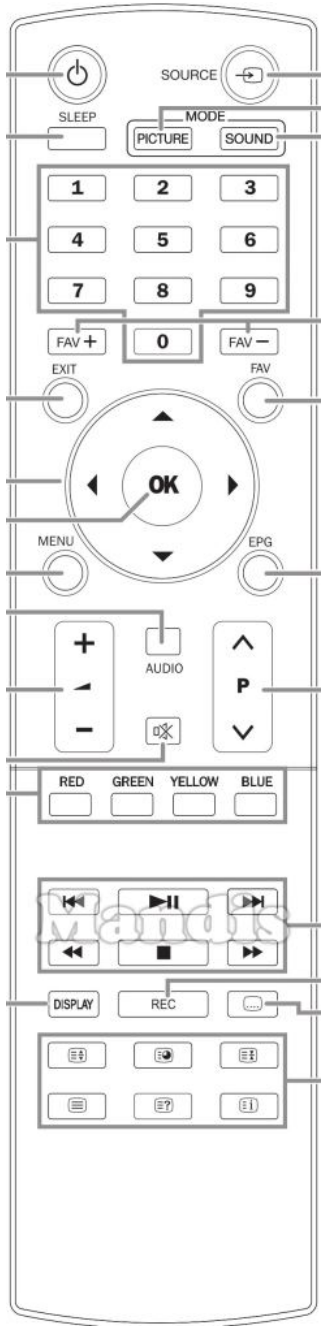

Original	Replacement
	 Power
	 AV / Input / RDS
	 Sleep / Timer
	 Picture / Format
	 Sound / Title
	 1
	 2
	 3
	 4
	 5
	 6
	 7
	 8
	 9
	 Shift + Up
	 0
	 Shift + Down

Original	Replacement
	 Exit / Cancel / Clear
	 Up
	 Fav / Marker / PC
	 Left
	 OK
	 Right
	 Menu / Home
	 Down
	 Guide / EPG / -/--
	 Vol+
	 Audio / Lang I/II
	 CH+ / Page+
	 Vol-
	 Mute / Dimmer
	 CH- / Page-
	 Red / Netflix / Search
	 Green / APP / Repeat

Original	Replacement
Yellow	Yellow / YouTube / Repeat
Blue	Blue / Prime Video / Random
I<<	I<< / Preset-
Pause	Pause / Step / Freeze
Play	Play / Slow
>>I	>>I / Preset+
<<	<< / Tune-
Stop	Stop / Hold
>>	>> / Tune+
Display	Display / Media
Rec	Rec / Rec Mode
[...]	Subtitle / EQ
[≡◆]	Zoom / Size
[≡o]	Eject / Surround
[≡+]	Shift + Stop /
[≡]	Text / Goto
[≡?]	Info / Angle

Original	Replacement
[≡i]	Smart / List