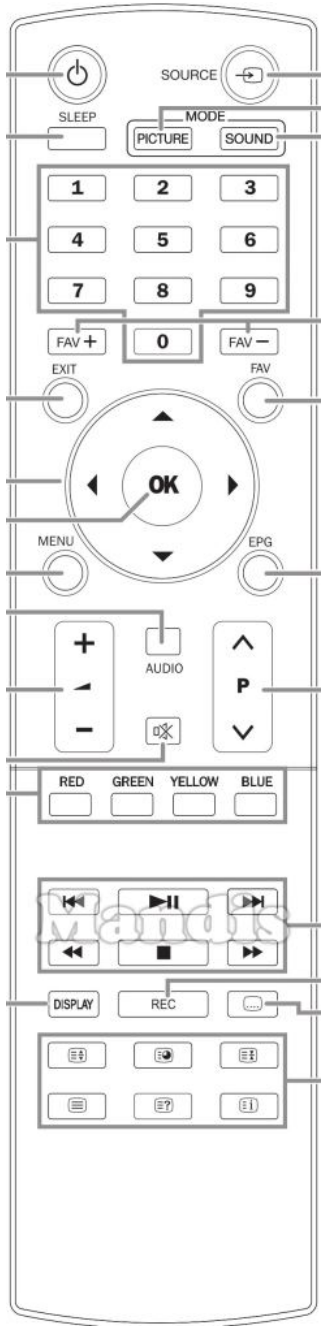

Original	Replacement	Original	Replacement
	Power		Power
	Source		AV / Input / RDS
	Sleep		Sleep / Timer
	Picture Mode		Picture / Format
	Sound Mode		Sound / Title
	1		1
	2		2
	3		3
	4		4
	5		5
	6		6
	7		7
	8		8
	9		9
	FAV+		Shift + Up
	0		0
	FAV-		Shift + Down
	Exit		Exit / Cancel / Clear
	Up		Up
	FAV		Fav / Marker / PC
	Left		Left
	OK		OK
	Right		Right
	Menu		Menu / Home
	Down		Down
	EPG		Guide / EPG / -/--
	Vol+		Vol+
	Audio		Audio / Lang I/II
	P+		CH+ / Page+
	Vol-		Vol-
	Mute		Mute / Dimmer
	P-		CH- / Page-
	Red		Red / Netflix / Search
	Green		Green / APP / Repeat

Original	Replacement
Yellow	Yellow / YouTube / Repeat
Blue	Blue / Prime Video / Random
I<<	I<< / Preset-
Pause	Pause / Step / Freeze
Play	Play / Slow
>>I	>>I / Preset+
<<	<< / Tune-
Stop	Stop / Hold
>>	>> / Tune+
Display	Display / Media
Rec	Rec / Rec Mode
[...]	Subtitle / EQ
[≡◆]	Zoom / Size
[≡o]	Eject / Surround
[≡+]	Shift + Stop /
[≡]	Text / Goto
[≡?]	Info / Angle

Original	Replacement
[≡i]	Smart / List