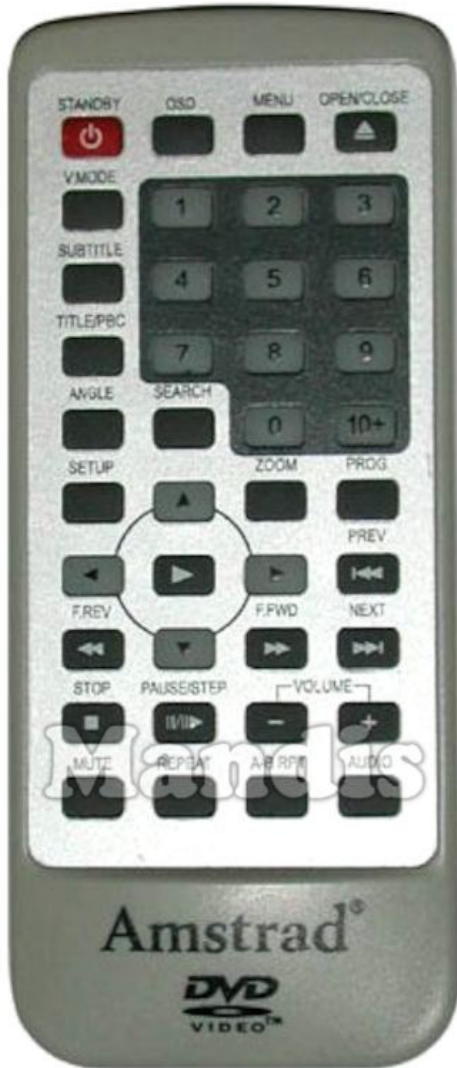

Original	Replacement
 Standby	 Power
 OSD	 Display / Media
 Menu	 Menu / Home
 Open / Close	 Eject / Surround
 V.Mode	 Picture / Format
 1	 1
 2	 2
 3	 3
 Subtitle	 Subtitle / EQ
 4	 4
 5	 5
 6	 6
 Title / PBC	 Sound / Title
 7	 7
 8	 8
 9	 9
 Angle	 Info / Angle

Original	Replacement
 Search	 Red / Netflix / Search
 0	 0
 10+	 Guide / EPG / -/--
 Setup	 Setup / OPT /
 Up	 Up
 Zoom	 Zoom / Size
 Prog	 TV/Radio /
 Left	 Left
 Play / Enter	 OK
 Play / Enter	 Play / Slow
 Right	 Right
 Prev	 I<< / Preset-
 F.Rev	 << / Tune-
 Down	 Down
 F.Fwd	 >> / Tune+
 Next	 >>I / Preset+
 Stop	 Stop / Hold