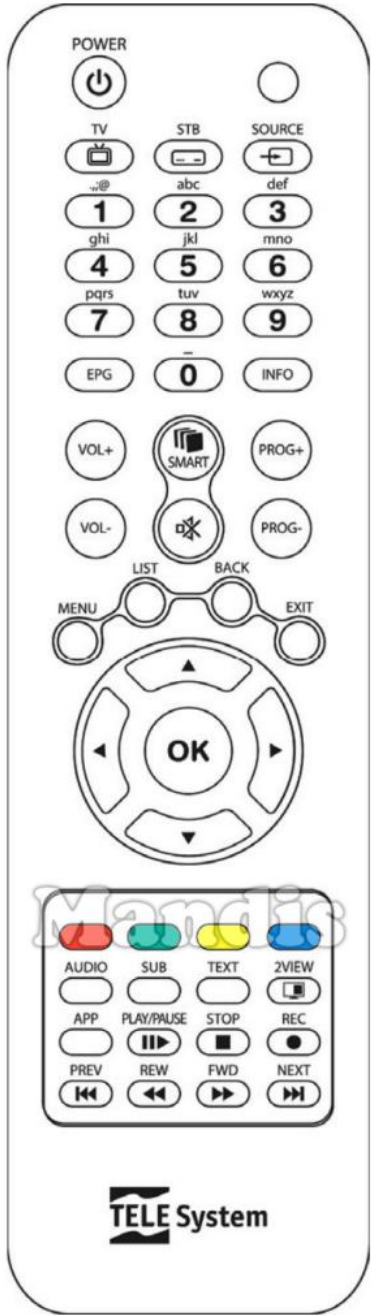

Original		Replacement		Original		Replacement	
	Power		Power		Prog+		Ch +
	1		1		Prog-		Ch -
	2		2		Menu		Menu
	3		3		List		List
	4		4		Back		Back
	5		5		Exit		Exit
	6		6		Up		Up
	7		7		Left		Left
	8		8		OK		Ok
	9		9		Right		Right
	0		0		Down		Down
	EPG		Guide		Red		Red
	Info		Info		Green		Green
	Vol+		Vol +		Yellow		Yellow
	Vol-		Vol -		Blue		Blue
	Smart		Smart		Audio		Dual
	Mute		Mute		Sub		Subt

Original		Replacement		Original		Replacement	
	Text		Text				
	2View		TV/R				
	APP		Media				
	Play / Pause		Play				
	Play / Pause		Pause				
	Stop		Stop				
	Rec		Rec				
	I<< PREV		I<<				
	>>I NEXT		>>I				
	<< REW		<<				
	>> FWD		>>				