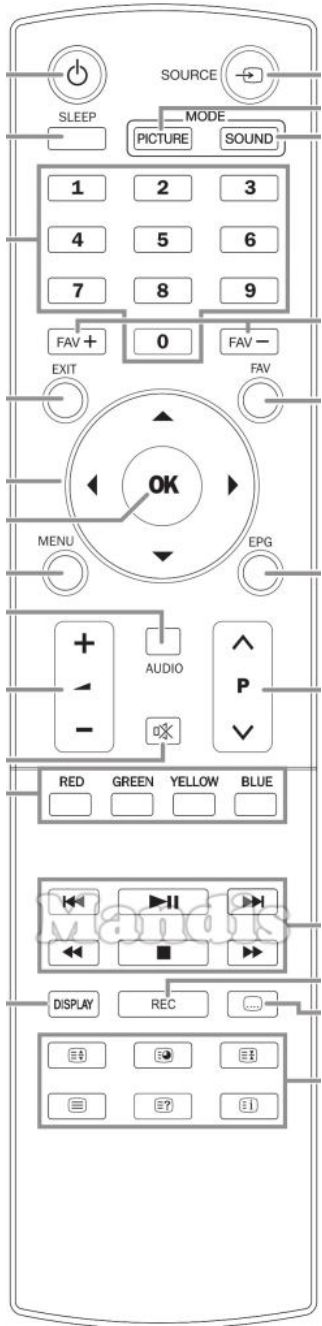

Original	Rechange
 Power	 Power
 Source	 AV / Input / RDS
 Sleep	 Sleep / Timer
 Picture Mode	 Picture / Format
 Sound Mode	 Sound / Title
 1	 1
 2	 2
 3	 3
 4	 4
 5	 5
 6	 6
 7	 7
 8	 8
 9	 9
 FAV+	 Shift + Up
 0	 0
 FAV-	 Shift + Down

Original	Rechange
 Exit	 Exit / Cancel / Clear
 Up	 Up
 FAV	 Fav / Marker / PC
 Left	 Left
 OK	 OK
 Right	 Right
 Menu	 Menu / Home
 Down	 Down
 EPG	 Guide / EPG / -/--
 Vol+	 Vol+
 Audio	 Audio / Lang I/II
 P+	 CH+ / Page+
 Vol-	 Vol-
 Mute	 Mute / Dimmer
 P-	 CH- / Page-
 Red	 Red / Netflix / Search
 Green	 Green / APP / Repeat

Original	Recharge
Yellow	Yellow / YouTube / Repeat
Blue	Blue / Prime Video / Random
I<<	I<< / Preset-
Pause	Pause / Step / Freeze
Play	Play / Slow
>>I	>>I / Preset+
<<	<< / Tune-
Stop	Stop / Hold
>>	>> / Tune+
Display	Display / Media
Rec	Rec / Rec Mode
[...]	Subtitle / EQ
[≡◆]	Zoom / Size
[≡○]	Eject / Surround
[≡+]	Shift + Stop /
[≡]	Text / Goto
[≡?]	Info / Angle

Original	Recharge
[≡i]	Smart / List