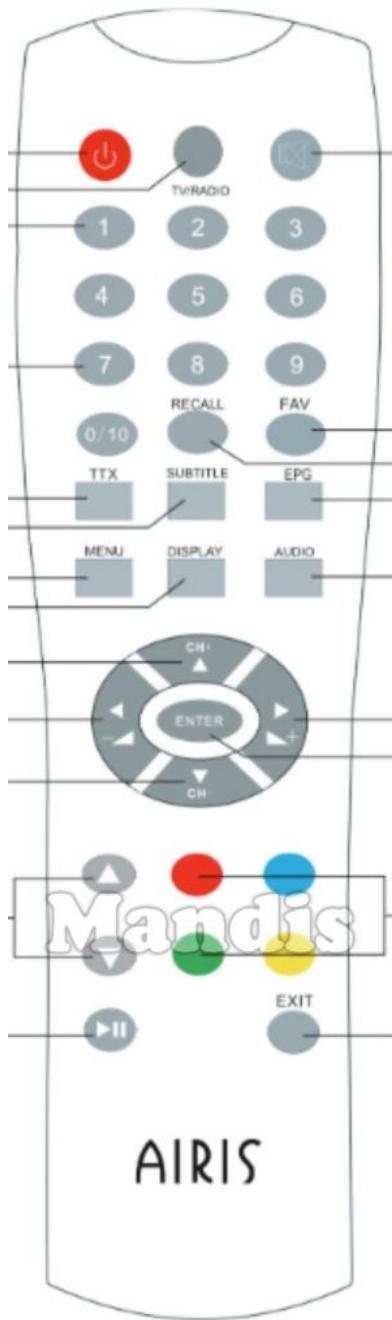

Original	Rechange
 Power	 Power
 Tv/Radio	 TV/Radio /
 Mute	 Mute / Dimmer
 1	 1
 2	 2
 3	 3
 4	 4
 5	 5
 6	 6
 7	 7
 8	 8
 9	 9
 0/10	 0
 Recall	 Back / Return
 FAV	 Fav / Marker / PC
 TTX	 Text / Goto
 Subtitle	 Subtitle / EQ

Original	Rechange
 EPG	 Guide / EPG / -/--
 Menu	 Menu / Home
 Display	 Display / Media
 Audio	 Audio / Lang I/II
 Left	 Left
 Vol-	 Vol-
 Up/CH+	 Up
 Right	 Right
 Vol+	 Vol+
 Enter	 OK
 Down/CH-	 Down
 ▲	 CH+ / Page+
 Red	 Red / Netflix / Search
 Blue	 Blue / Prime Video / Random
 ▼	 CH- / Page-
 Green	 Green / APP / Repeat
 Yellow	 Yellow / YouTube / Repeat

Original	Recharge	Original	Recharge
 Play	 Play / Slow		
 Pause	 Pause / Step / Freeze		
 Exit	 Exit / Cancel / Clear		