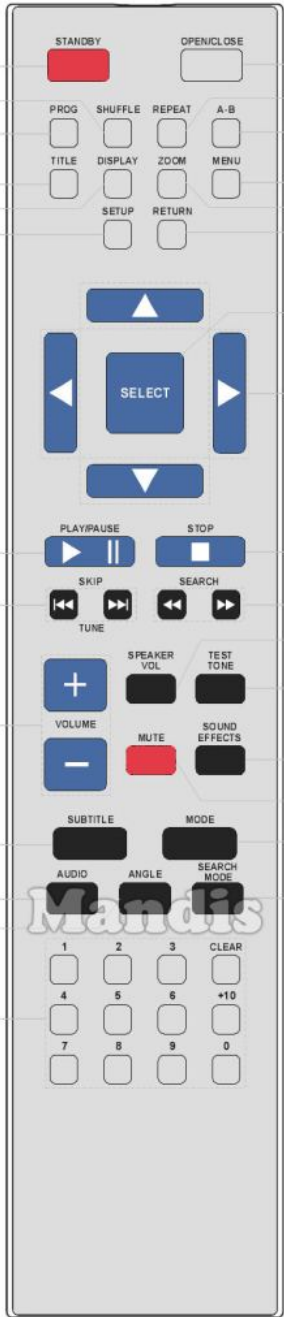

Original	Recharge
Standby	Power
Open / Close	Eject / Surround
Prog	TV/Radio /
Shuffle	Blue / Prime Video / Random
Repeat	Green / APP / Repeat
A-B	Yellow / YouTube / Repeat
Title	Shift + Sound / Title
Display	Display / Media
Zoom	Zoom / Size
Menu	Menu / Home
Setup	Setup / OPT /
Return	Back / Return
Up	Up
Left / AM	Left
Select	OK
Right / FM	Right
Down	Down

Original	Recharge
Play/Pause	Play / Slow
Stop	Stop / Hold
I<< Skip / Tune-	I<< / Preset-
I<< Skip / Tune-	Shift + I<< / Preset-
Skip >>I / Tune+	>>I / Preset+
Skip >>I / Tune+	Shift + Skip >>I / Preset+
<< Search	<< / Tune-
Search >>	>> / Tune+
Volume+	Vol+
Speaker	D.Menu / Top
Test Tone	Text / Goto
Volume-	Vol-
Mute	Mute / Dimmer
Sound Effects	Sound / Title
Subtitle	Subtitle / EQ
Mode	Smart / List
Audio	Audio / Lang I/II

	Original	Recharge	Original	Recharge
	ANGLE	ANGLE INFO		
	Search Mode	NETFLIX SEARCH		
1	1	TV 1		
2	2	DVD 2		
3	3	CD - STB 3		
CLEAR	Clear	CLEAR EXIT CANCEL		
4	4	VIDEO 4		
5	5	TAPE 5		
6	6	TUNER 6		
+10	+10	GUIDE EPG		
7	7	AUX - HDD 7		
8	8	USB 8		
9	9	BLUETOOTH 9		
0	0	HDMI - BAT 0		