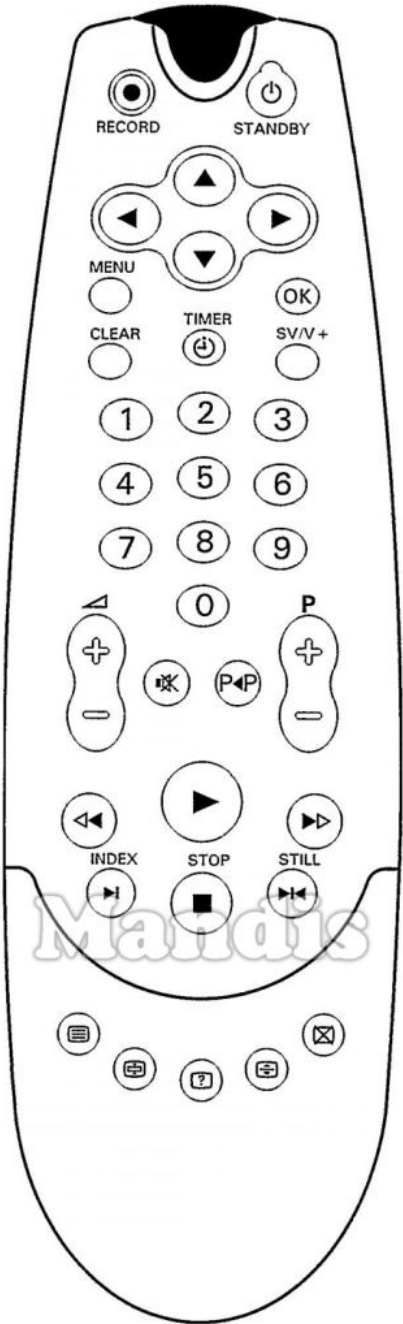

Original		Rechange		Original		Rechange	
	Standby		Power		6		6
	Record		Rec		7		7
	Up		Up		8		8
	Left		Left		9		9
	Right		Right		0		0
	Down		Down		Vol+		Vol +
	→>		Smart		Vol-		Vol -
	OK		Ok		Mute		Mute
	Menu		Menu		P<P		Pre Ch
	Clear		Exit		P+		Ch +
	Timer		AV		P-		Ch -
	SV/V+		Media		Play		Play
	1		1		<<		<<
	2		2		>>		>>
	3		3		>I / Index		>>I
	4		4		Stop		Stop
	5		5		>I< Still		Pause

Original	Recharge
Teletext	Text
Hold	Red
Reveal	Green
Size	Yellow
Cancel	Blue

Original	Recharge