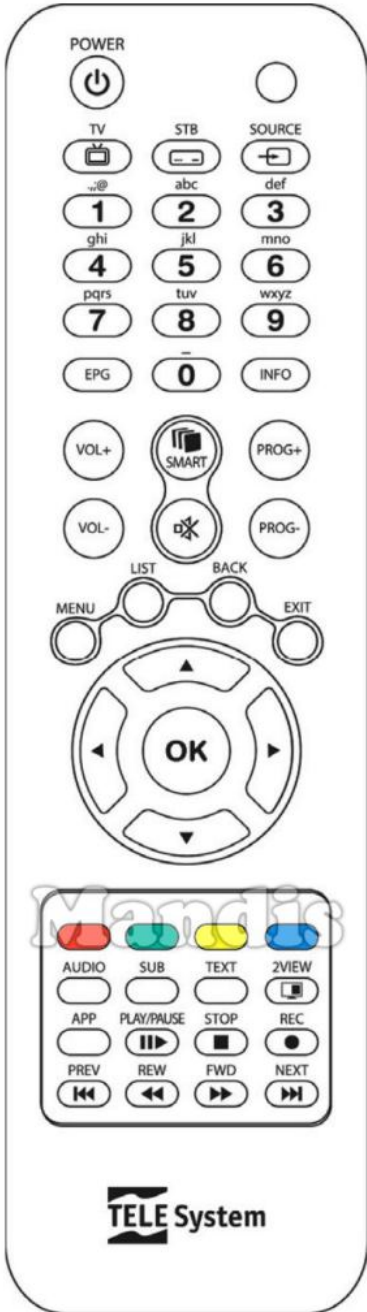

Originale	Sostituto	Originale	Sostituto
	Power		Power
	1		1
	2		2
	3		3
	4		4
	5		5
	6		6
	7		7
	8		8
	9		9
	0		0
	EPG		Guide
	Info		Info
	Vol+		Vol +
	Vol-		Vol -
	Smart		Smart
	Mute		Mute

Originale	Sostituto	Originale	Sostituto
	Prog+		Ch +
	Prog-		Ch -
	Menu		Menu
	List		List
	Back		Back
	Exit		Exit
	Up		Up
	Left		Left
	OK		Ok
	Right		Right
	Down		Down
	Red		Red
	Green		Green
	Yellow		Yellow
	Blue		Blue
	Audio		Dual
	Sub		Subt

Originale		Sostituto		Originale		Sostituto	
	Text		Text				
	2View		TV/R				
	APP		Media				
	Play / Pause		Play				
	Play / Pause		Pause				
	Stop		Stop				
	Rec		Rec				
	I<< PREV		I<<				
	>>I NEXT		>>I				
	<< REW		<<				
	>> FWD		>>				